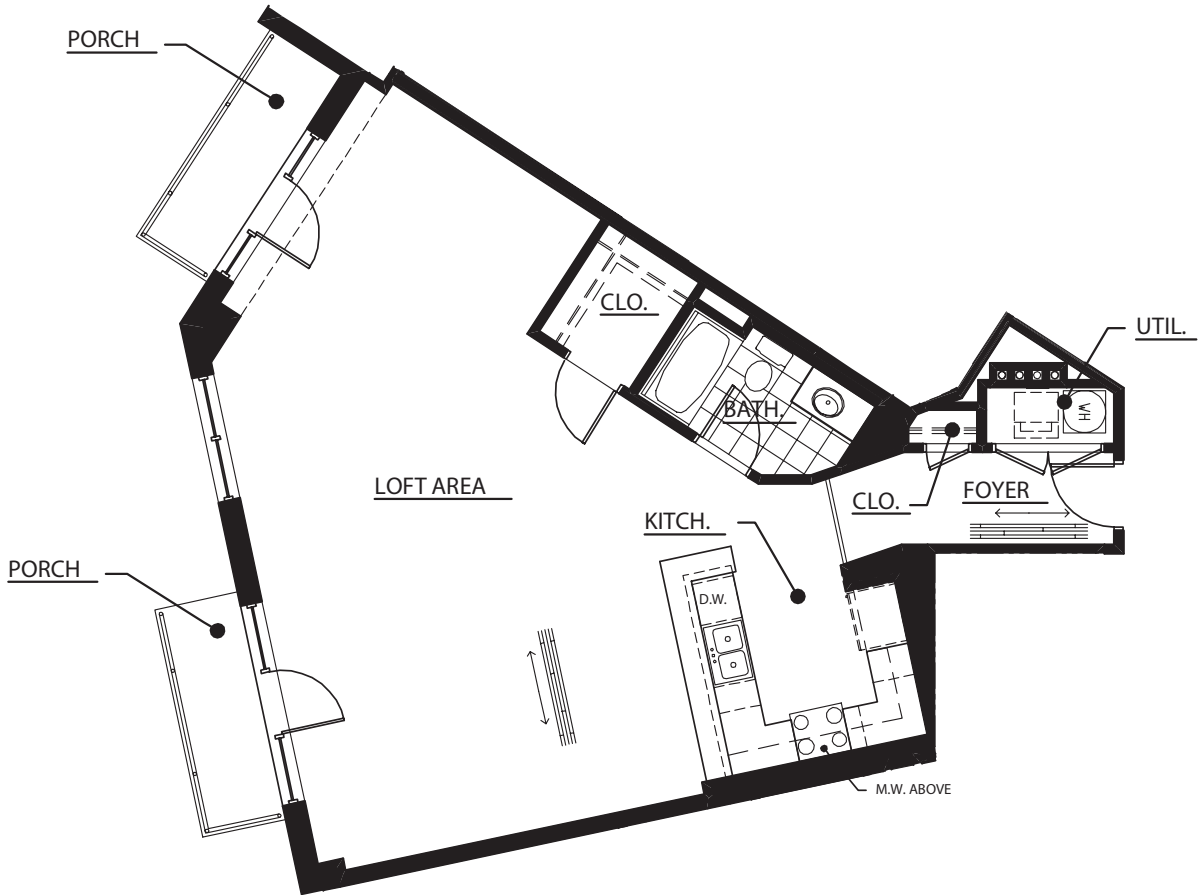

THE POINT

AT CITY CENTER

THE NEWPORT A

RESIDENCE 1C LOFT

1,023 SQ. FT.

757-595-2367
THEPOINTATCITYCENTER.COM

Builder reserves the right to change prices, plan components and specifications, to withdraw any plan, without notice. All illustrations are artists concept and accuracy is not guaranteed. Extra-cost options may be shown in illustrations. Individual homes may differ from the models or from each other depending on field conditions.