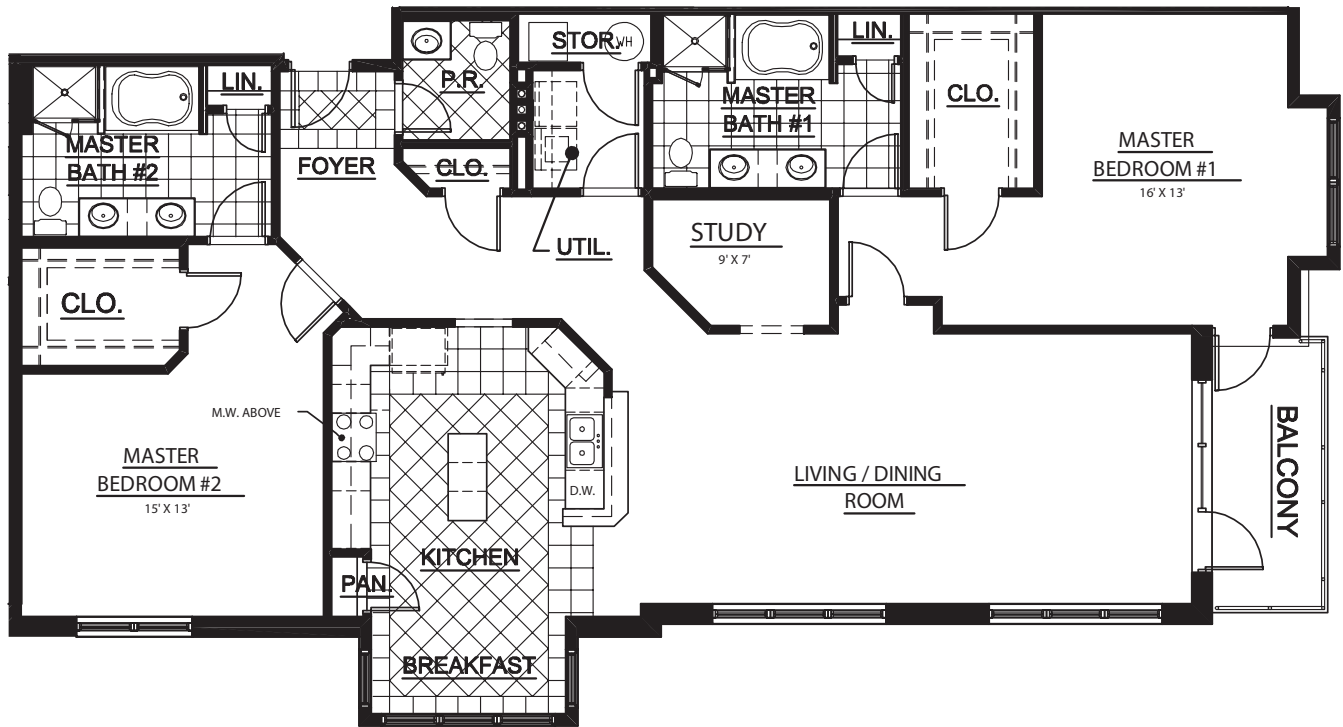

THE POINT

AT CITY CENTER

THE MERRIMACK

RESIDENCE 2D, 3D, 4D
2,102 SQ. FT.

757-595-2367
THEPOINTATCITYCENTER.COM

Builder reserves the right to change prices, plan components and specifications, to withdraw any plan, without notice. All illustrations are artists concept and accuracy is not guaranteed. Extra-cost options may be shown in illustrations. Individual homes may differ from the models or from each other depending on field conditions.