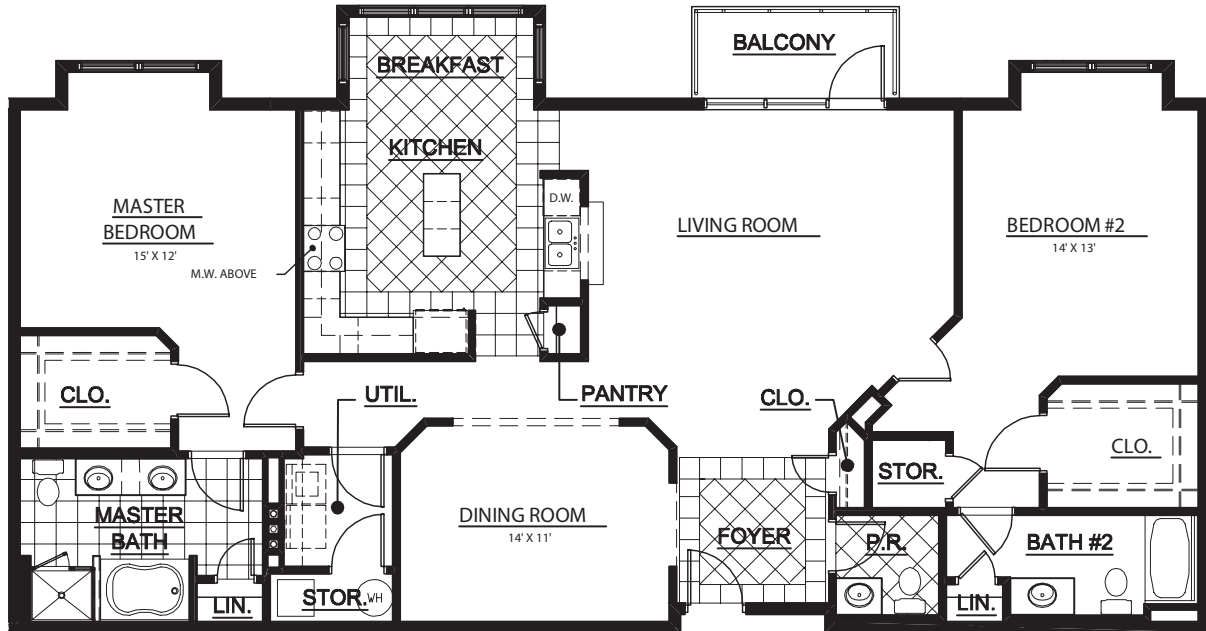

THE POINT

AT CITY CENTER

THE NEWSOME A
RESIDENCE 2B1, 3B1, 2B1
1,959 SQ. FT.

757-595-2367
THEPOINTATCITYCENTER.COM

Builder reserves the right to change prices, plan components and specifications, to withdraw any plan, without notice. All illustrations are artists concept and accuracy is not guaranteed. Extra-cost options may be shown in illustrations. Individual homes may differ from the models or from each other depending on field conditions.