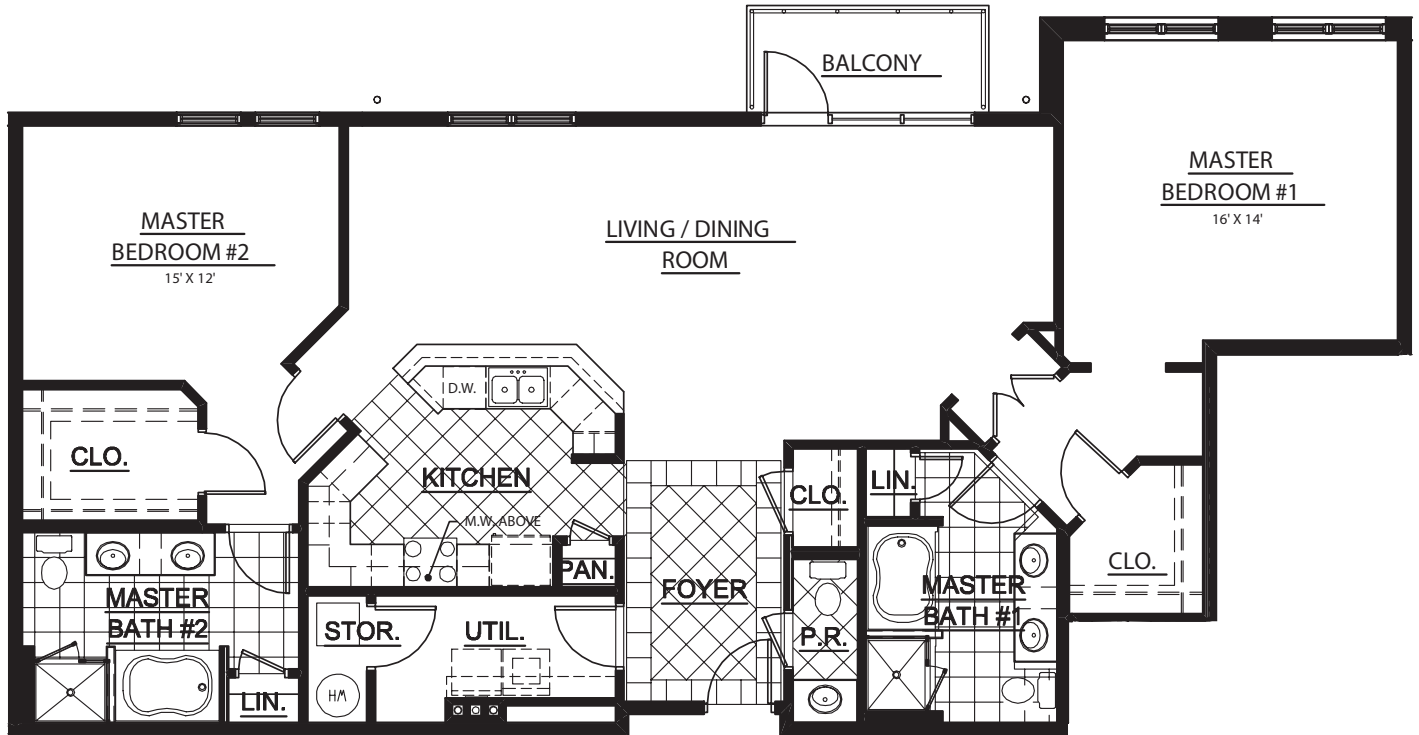

# THE POINT

## THE BOXWOOD

RESIDENCE 2C, 3C, 4C  
1,760 SQ. FT.

757-595-2367  
THEPOINTATCITYCENTER.COM

Builder reserves the right to change prices, plan components and specifications, to withdraw any plan, without notice. All illustrations are artists concept and accuracy is not guaranteed. Extra-cost options may be shown in illustrations. Individual homes may differ from the models or from each other depending on field conditions.