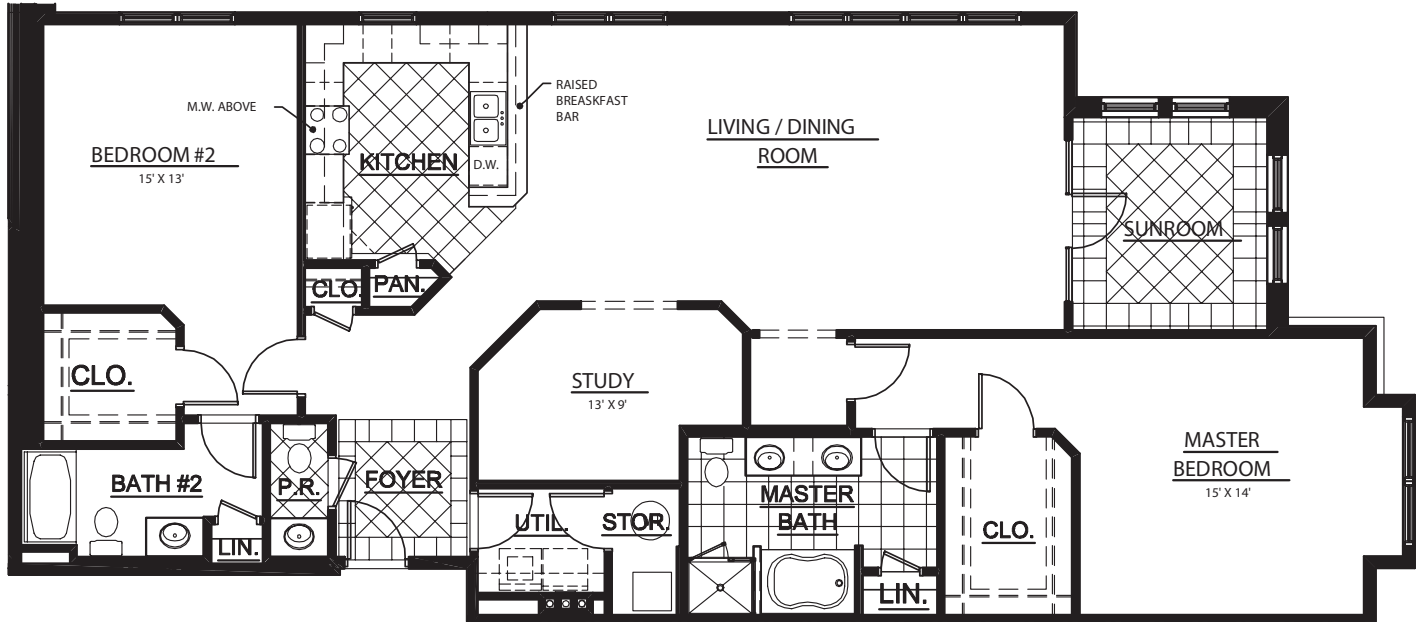

THE POINT

AT CITY CENTER

THE ENDVIEW

RESIDENCE 2E, 3E, 4E
2,058 SQ. FT.

757-595-2367
THEPOINTATCITYCENTER.COM

Builder reserves the right to change prices, plan components and specifications, to withdraw any plan, without notice. All illustrations are artists concept and accuracy is not guaranteed. Extra-cost options may be shown in illustrations. Individual homes may differ from the models or from each other depending on field conditions.