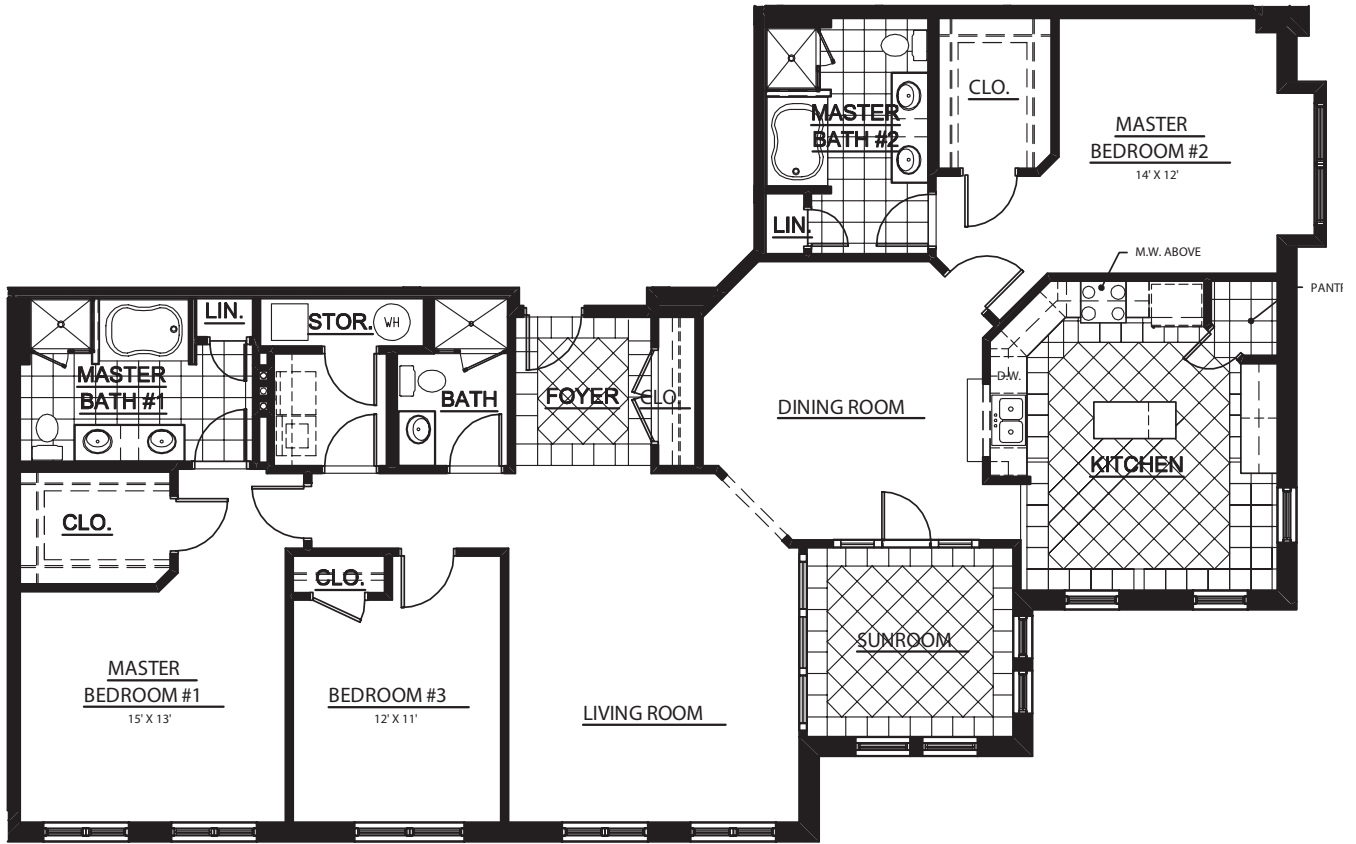

# THE POINT

## THE HARWOOD

RESIDENCE 2F, 3F, 4F  
2,321 SQ. FT.

757-595-2367  
THEPOINTATCITYCENTER.COM

Builder reserves the right to change prices, plan components and specifications, to withdraw any plan, without notice. All illustrations are artists concept and accuracy is not guaranteed. Extra-cost options may be shown in illustrations. Individual homes may differ from the models or from each other depending on field conditions.